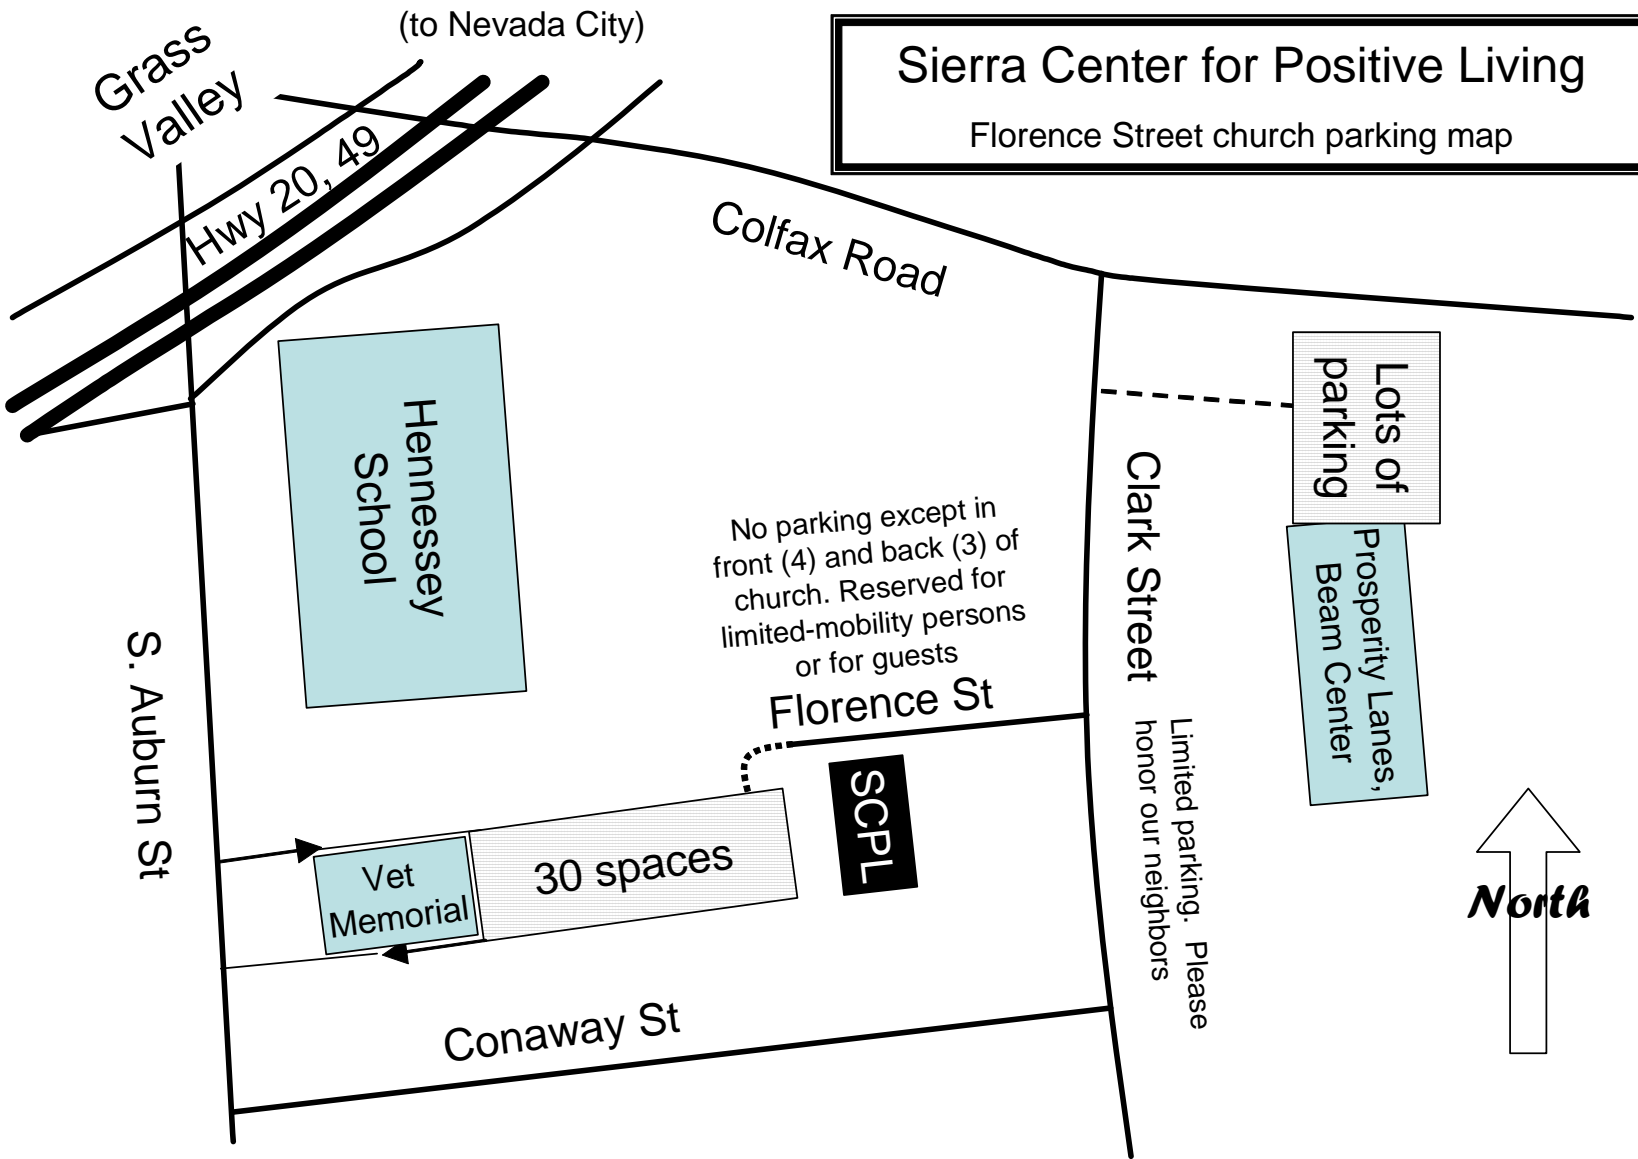

**Sierra Center for Positive Living**  
Florence Street church parking map

No parking except in front (4) and back (3) of church. Reserved for limited-mobility persons or for guests

Clark Street  
Limited parking. Please honor our neighbors

Hennessey School

Vet Memorial

30 spaces

SCPL

Lots of parking

Prosperity Lanes, Beam Center

Grass Valley  
Hwy 20, 49  
(to Nevada City)

S. Auburn St

Colfax Road

Florence St

Conaway St

North